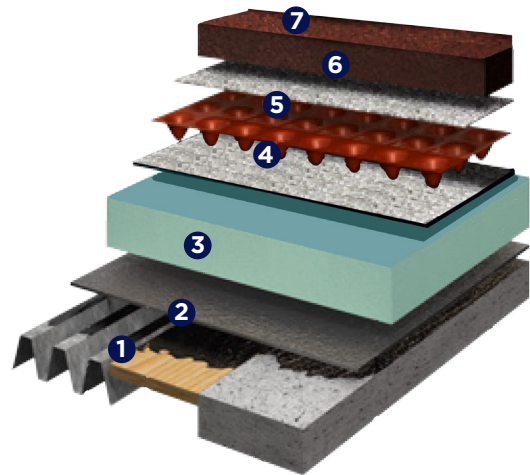

ShieldBROWN

Description

The ShieldBROWN system is a low maintenance system up that requires little to no irrigation as it is a made up of recycled materials mixed into the growing medium. This type of living roof is intended to create a natural wasteland that becomes the basis for local fauna and flora to intervene into the self-germinate substrate. The system begins as a blank canvas but over time along with the building life, the top of the substrate will slowly develop with local vegetation through the influence of its surroundings. The main benefit of this build up is that it requires very little maintenance as it is self sustained and self germinating.

Product Guidance

Drainage Layer:

- ShieldDRAIN drainage sheet
- Thickness - 7mm-200mm
- Can be cut and shaped around particular details

Geotextile Filter Membrane:

- Recycled multi-coloured polyester
- Weight - 300g/m
- Laid above and below drainage layer

Low nutrient growing medium:

- Crushed brick or rubble
- Locally sourced marine aggregate and grit
- Growing medium
- Wood mulch

Product Specification

Manufacturer:

- Name: Shield Membranes Ltd
- Email: info@shieldmembranes.com
- Component Ref: Component Brown Roof System
- Growing medium: Low nutrient
- Fertiliser: Not required
- Vegetation: Self-vegetate from local fauna
- Vegetation barrier: 20-40mm Washed pebbles
ShieldMET retainer
- Outlet Inspection Chamber: ShieldSPECT inspection chamber (500 x 500 x 100mm)

Typical Build Up

1. Substrate
2. ShieldTEC Hotmelt System
3. ShieldBOARD XPS Insulation
4. Geotextile Filter Layer
5. ShieldDRAIN Drainage Layer
6. Geotextile Filter Layer
7. ShieldBROWN Growing Medium