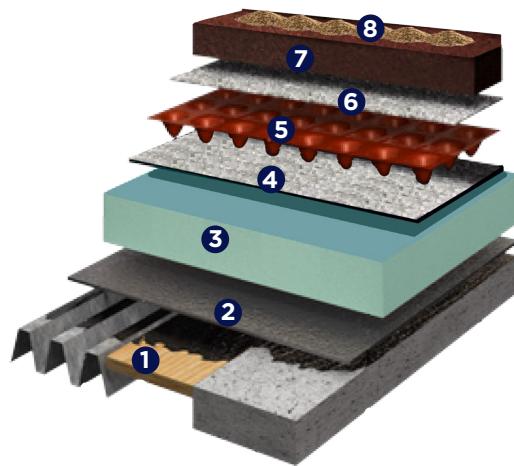

Product Guidance

Drainage Layer:

- ShieldDRAIN drainage sheet
- Thickness - 7mm-200mm
- Can be cut and shaped around particular details

Geotextile Filter Membrane:

- Recycled multi-coloured polyester
- Weight - 300g/m
- Laid above and below drainage layer

Low nutrient growing medium:

- Crushed brick or rubble
- Locally sourced marine aggregate and grit
- Growing medium
- Wood mulch

Vegetation:

- Sedum, wildflower seeds are planted with native or local plants
- A natural sustainable habitat can be created
- Very low maintenance and no irrigation required
- Opportunities to recycle site waste in substrate (This must be tested prior to being used as ShieldDIVERSE roofing system)

Product Specification

Manufacturer:

- Name: Shield Membranes Ltd
- Email: info@shieldmembranes.com
- Component Ref: Component ShieldDIVERSE System
- Drainage Layer: ShieldDRAIN (7-200mm)
- Growing medium: Low nutrient
- Fertiliser: Not required
- Vegetation: Sedum/Wildflower mix
- Vegetation barrier: 20-40mm Washed pebbles
ShieldMET retainer
- Outlet Inspection Chamber: ShieldSPECT inspection chamber (500 x 500 x 100mm)

Typical Build Up

1. Substrate
2. ShieldTEC Hotmelt System
3. ShieldBOARD XPS Insulation
4. Geotextile Filter Layer
5. ShieldDRAIN Drainage Layer
6. Geotextile Filter Layer
7. ShieldBROWN Growing Medium
8. Sedum / Wildflower / Local Seed Mix